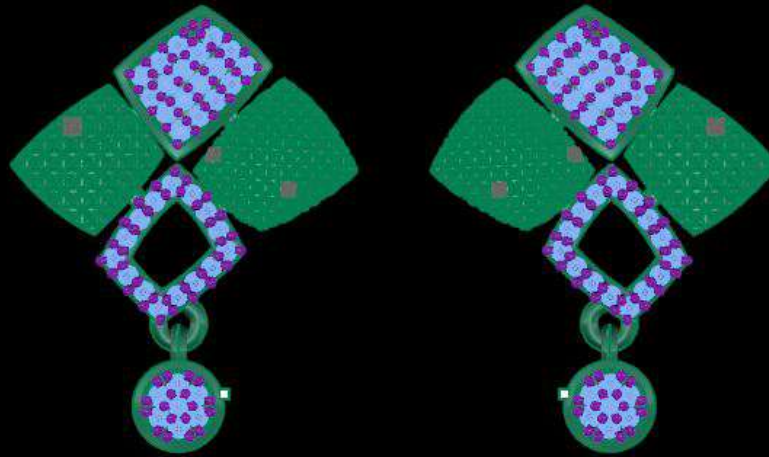

METAL WEIGHTS

Library: METAL GV User

Metal	Grams	DWT
Yellow Gold-JHHHH:9KY	1.61	1.04
Yellow Gold-JHHHH:10KY	1.67	1.07
Yellow Gold-JHHHH:14KY	1.88	1.21
Yellow Gold-JHHHH:18KY	2.24	1.44
Yellow Gold-JHHHH:18...	2.24	1.44
Yellow Gold-JHHHH:22KY	2.6	1.67
YELLOW Gold-3D:PLAT	3.01	1.94
YELLOW Gold-3D:PLAT...	2.92	1.88
Yellow Gold-1MAD:9KY	1.61	1.04
Yellow Gold-1MAD:10KY	1.67	1.07
Yellow Gold-1MAD:14KY	1.88	1.21

Use Object Materials ☐

Highlight the item you want to find the weight for then press Calculate.

Calculate

GEM REPORTER

Total Gem Weight .10 Total Gem Count 80

Update Save Report

	Diamond Round	Diamond
	.70 X .70	80 0.10tw ▶

Diamond (3.52 spg) Set Material