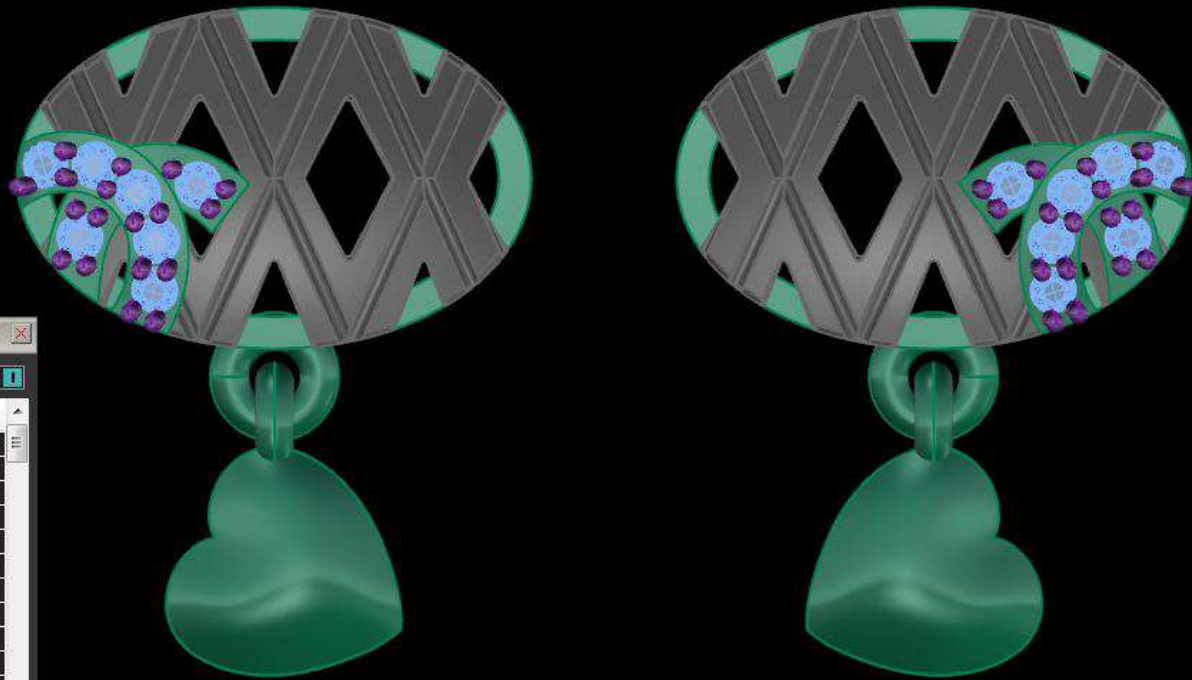

METAL WEIGHTS

Library: METAL

Metal	Grams	DWT
Yellow Gold-JHHHH:9KY	0.52	0.33
Yellow Gold-JHHHH:10KY	0.53	0.34
Yellow Gold-JHHHH:14KY	0.6	0.39
Yellow Gold-JHHHH:18KY	0.72	0.46
Yellow Gold-JHHHH:18...	0.72	0.46
Yellow Gold-JHHHH:22KY	0.83	0.54
YELLOW Gold-3D:PLAT	0.96	0.62
YELLOW Gold-3D:PLAT...	0.93	0.6
Yellow Gold-1MAD:9KY	0.52	0.33
Yellow Gold-1MAD:10KY	0.53	0.34
Yellow Gold-1MAD:14KY	0.6	0.39

Highlight the item you want to find the weight for then press Calculate.

GEM REPORTER

Total Gem Weight .02 Total Gem Count 14

	Diamond
Diamond Round .70 X .70	Diamond 14 0.018tw

Diamond (3.52 spg)