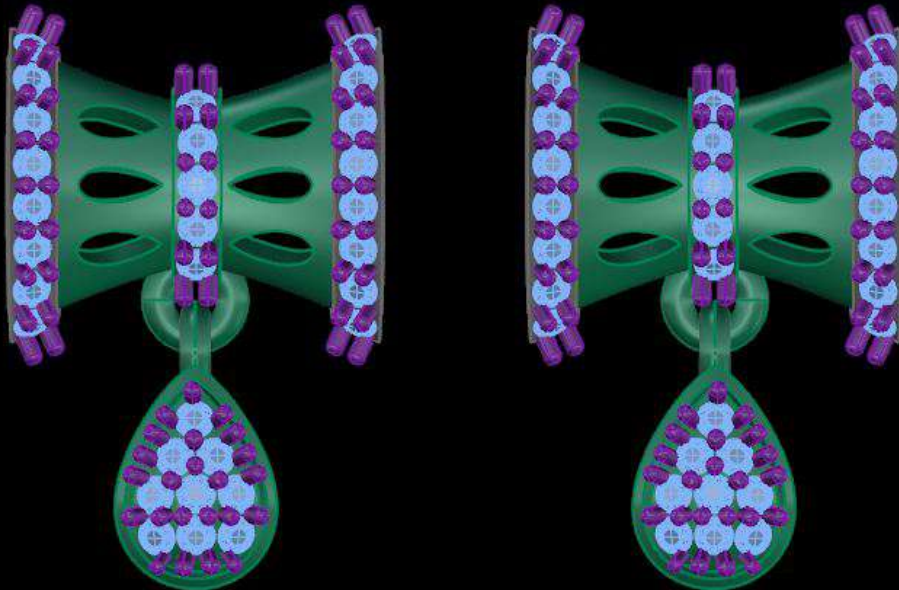

METAL WEIGHTS

Library: METAL GV User

Metal	Grams	DWT
Yellow Gold-JHHHH:9KY	0.72	0.46
Yellow Gold-JHHHH:10KY	0.75	0.48
Yellow Gold-JHHHH:14KY	0.84	0.54
Yellow Gold-JHHHH:18KY	1.01	0.65
Yellow Gold-JHHHH:18...	1.01	0.65
Yellow Gold-JHHHH:22KY	1.17	0.75
YELLOW Gold-3D:PLAT	1.35	0.87
YELLOW Gold-3D:PLAT...	1.31	0.84
Yellow Gold-1MAD:9KY	0.72	0.46
Yellow Gold-1MAD:10KY	0.75	0.48
Yellow Gold-1MAD:14KY	0.84	0.54

Use Object Materials

Highlight the item you want to find the weight for then press Calculate.

Calculate

GEM REPORTER

Total Gem Weight: .08 Total Gem Count: 60

Update Save Report

	Diamond Round	Diamond
	.70 X .70	60 0.08tw

Diamond (3.52 spg) Set Material