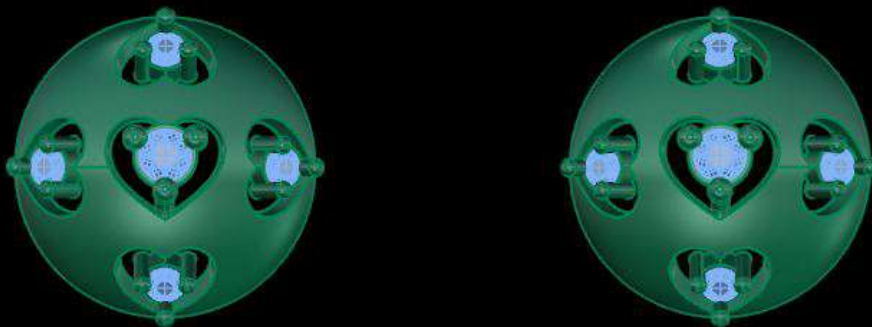

METAL WEIGHTS

Library: METAL GV User

Metal	Grams	DWT
Yellow Gold-JHHHH:9KY	1.18	0.76
Yellow Gold-JHHHH:10KY	1.22	0.78
Yellow Gold-JHHHH:14KY	1.37	0.88
Yellow Gold-JHHHH:18KY	1.64	1.06
Yellow Gold-JHHHH:18...	1.64	1.06
Yellow Gold-JHHHH:22KY	1.91	1.23
YELLOW Gold-3D:PLAT	2.21	1.42
YELLOW Gold-3D:PLAT...	2.14	1.37
Yellow Gold-1MAD:9KY	1.18	0.76
Yellow Gold-1MAD:10KY	1.22	0.78
Yellow Gold-1MAD:14KY	1.37	0.88

Use Object Materials

Highlight the item you want to find the weight for then press Calculate.

Calculate

GEM REPORTER

Total Gem Weight .07 Total Gem Count 10

Update Save Report

	Diamond Round	Diamond
	1.10 X 1.10	8 0.040tw
	1.50 X 1.50	2 0.025tw

Diamond (3.52 spg) Set Material