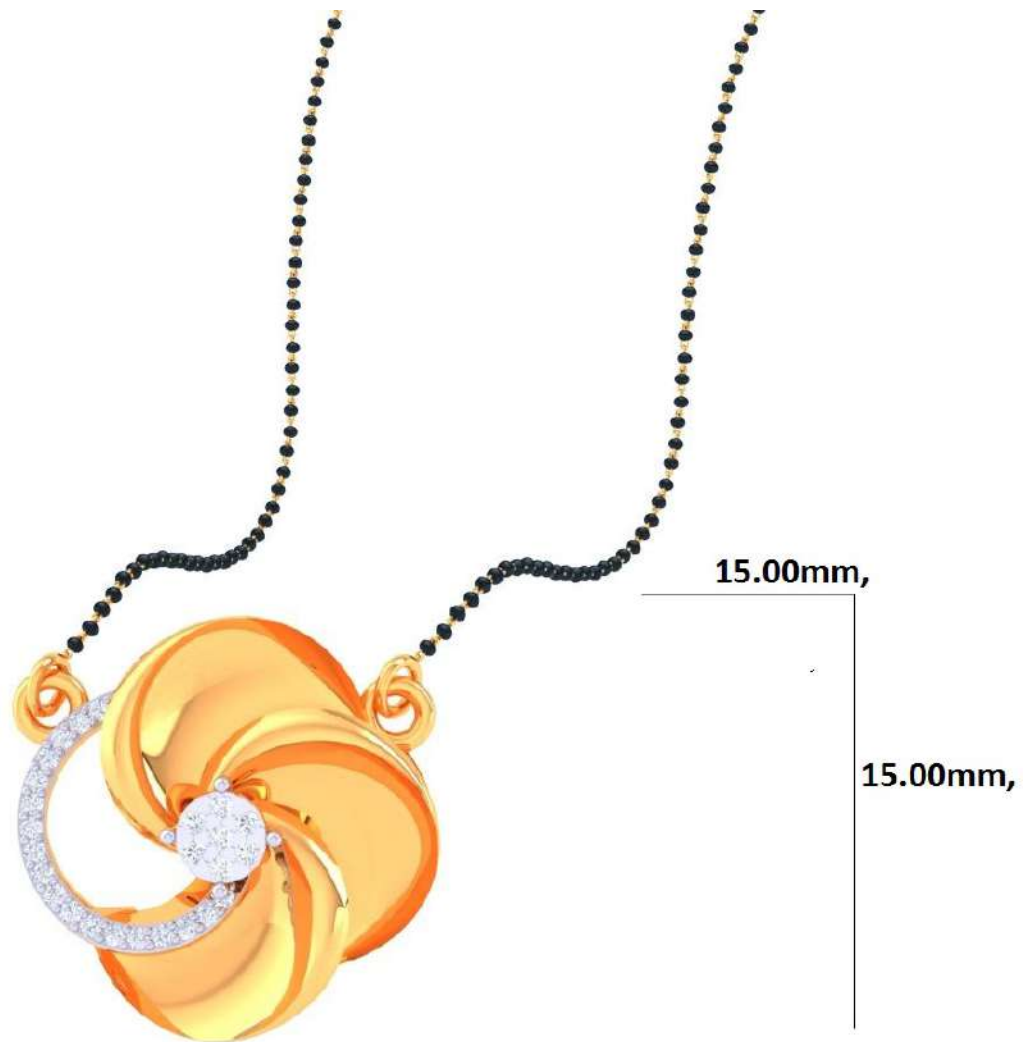

Diamonds-
0.70mm, 18 pis
0.80mm, 7 pis

Diamonds Wt-0.04 Cts.
Gold Wt-2.570 Gms.