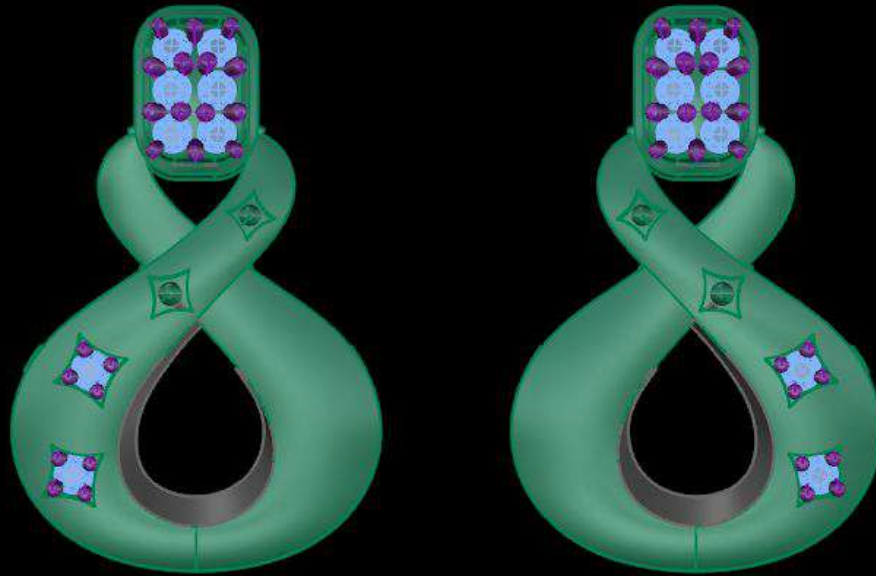

METAL WEIGHTS

Library: METAL GV User

Metal	Grams	DWT
Yellow Gold-JHHHH:9KY	0.9	0.58
Yellow Gold-JHHHH:10KY	0.93	0.6
Yellow Gold-JHHHH:14KY	1.04	0.67
Yellow Gold-JHHHH:18KY	1.25	0.8
Yellow Gold-JHHHH:18...	1.25	0.8
Yellow Gold-JHHHH:22KY	1.45	0.93
YELLOW Gold-3D:PLAT	1.68	1.08
YELLOW Gold-3D:PLAT...	1.63	1.05
Yellow Gold-1MAD:9KY	0.9	0.58
Yellow Gold-1MAD:10KY	0.93	0.6
Yellow Gold-1MAD:14KY	1.04	0.67

Use Object Materials

Highlight the item you want to find the weight for then press Calculate.

Calculate

GEM REPORTER

Total Gem Weight .02 Total Gem Count 16

Update Save Report

	Diamond Round	Diamond
	.70 X .70	16 0.021tw

Diamond (3.52 spg) Set Material